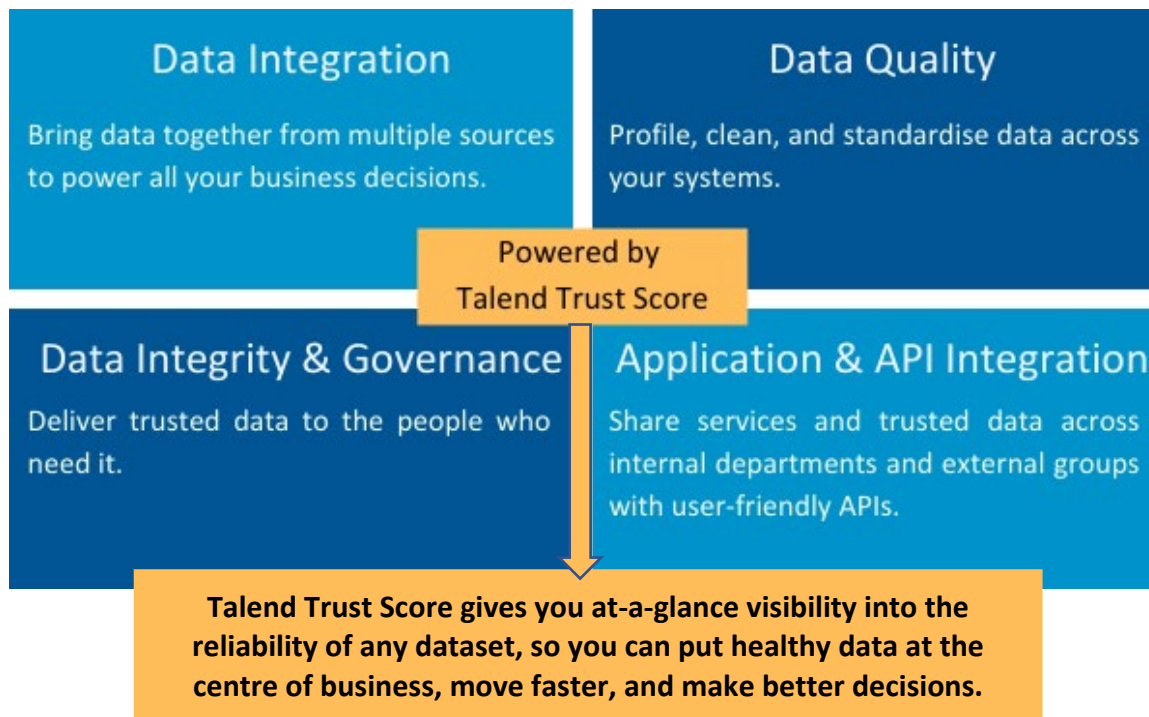

Powering Data Insights

Talend, a leader in data integration and data integrity, is changing the way the world makes decisions. Talend enables every company to find data clarity amidst the chaos.

Talend Data Fabric - Run Your Business on Trusted Data

Talend Data Fabric brings together in a single platform all the necessary capabilities that ensure enterprise data is complete, clean, compliant, and readily available to everyone who needs it throughout the organisation. It simplifies all aspects of working with data for analysis and use, driving critical business outcomes.

Talend Data Fabric is the only platform that seamlessly combines an extensive range of data integration, integrity, and governance capabilities to actively manage the health of corporate information. This unified approach is unique and essential to delivering complete, clean, and uncompromised data in real-time to all employees. It has made it possible to create innovations like the Talend Trust Score™, an industry-first assessment that instantly quantifies the reliability of any data set.

Powering Data Insights

What can Talend Data Fabric do for your Business?

	Build Customer Loyalty and Enthusiasm
	Improve Operational Efficiency and Save Money
	Reduce Risk and Ensure Regulatory Compliance
	Innovate and Improve How You Run Your Business